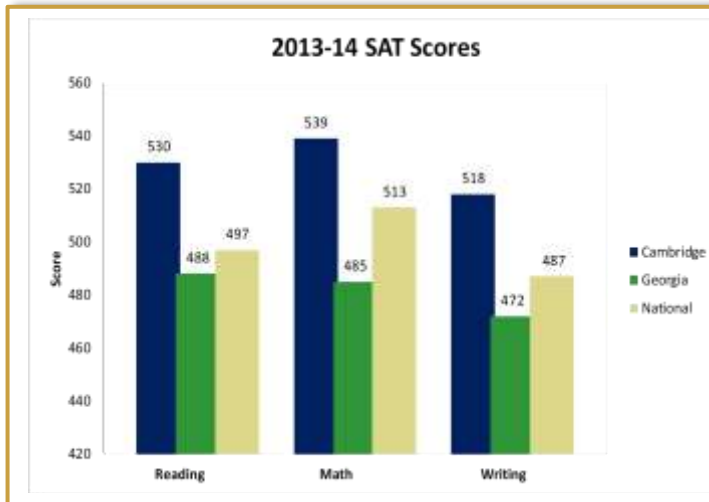

Cambridge High School...educating, challenging and inspiring all students to reach their full potential and achieve college and career readiness

2013

AP scores:

Percentage of students with scores of 3 and higher has increased in two years exceeding state and global passing rates.

2013-14

SAT scores:

CHS had the highest gain in Fulton County of 62 points in SAT scores in 2013.

2013-14

ACT scores

Student scores at Cambridge exceed county, state and national averages.

Fast Facts:

- Graduation Rate of 96.6%; highest in county
- 25 AP courses offered
- 19 Honors level courses
- Dual enrollment classes offered on campus through Georgia Tech University and Georgia Perimeter College
- 93% of 2014 graduates attend a post-secondary school
- Graduates admitted to Stanford, UGA, Ga Tech, Virginia Tech, Chicago, UNC Chapel Hill, and many others
- Class of 2014 awarded over 4 million in scholarships (class size 203)
- 2014 GHP Semi Finalists 19; 47% increase from 2013
- Skills USA Gold Medal at State Level
- TSA had 2 students place 2nd in the nation
- FBLA had 2 students place 3rd in State
- Band received Superior Ratings
- Marching Band invited to perform in the 2015 London's New Year Parade
- Chorus received straight Superior Ratings at LPGE
- Orchestra has Superior Ratings in 5 groups at the Solo and Ensemble Festival
- Theatre earned Superior Ratings in Sub Regional One Act
- Georgia High School Musical Theatre Awards- Jubilee Cultural Arts Scenic Design Grant Winner
- 2014 State Playoffs
 - Cross Country
 - Softball
 - Volleyball
- 2013 State Champions
 - Wrestling
 - Girls Golf Team