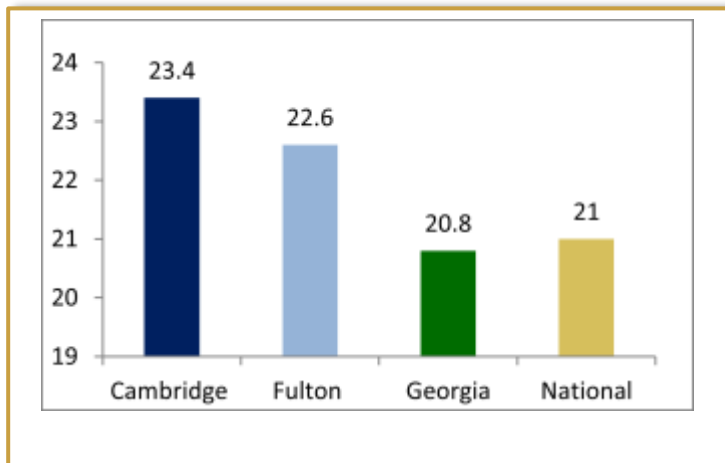

2013-14

SAT scores:

CHS had the highest gain in Fulton County of 62 points in SAT scores in 2013.

2013-14

ACT scores

Student scores at Cambridge exceed county, state and national averages.

Fast Facts:

- Graduation Rate of 96.6%; highest in county
- 25 AP courses offered
- 19 Honors level courses
- Dual enrollment classes offered on campus through Georgia Tech University and Georgia Perimeter College
- 93% of 2014 graduates attend a post-secondary school
- Graduates admitted to Stanford, UGA, Ga Tech, Virginia Tech, Chicago, UNC Chapel Hill, and many others
- Class of 2014 awarded over 4 million in scholarships (class size 203)
- 2014 GHP Semi Finalists 19; 47% increase from 2013
- Skills USA Gold Medal at State Level
- TSA had 2 students place 2nd in the nation
- FBLA had 2 students place 3rd in State
- Band received Superior Ratings
- Marching Band invited to perform in the 2015 London's New Year Parade
- Chorus received straight Superior Ratings at LPGE
- Orchestra has Superior Ratings in 5 groups at the Solo and Ensemble Festival
- Theatre earned Superior Ratings in Sub Regional One Act
- Georgia High School Musical Theatre Awards- Jubilee Cultural Arts Scenic Design Grant Winner
- 2014 State Playoffs
 - Cross Country
 - Softball
 - Volleyball
- 2013 State Champions
 - Wrestling
 - Girls Golf Team