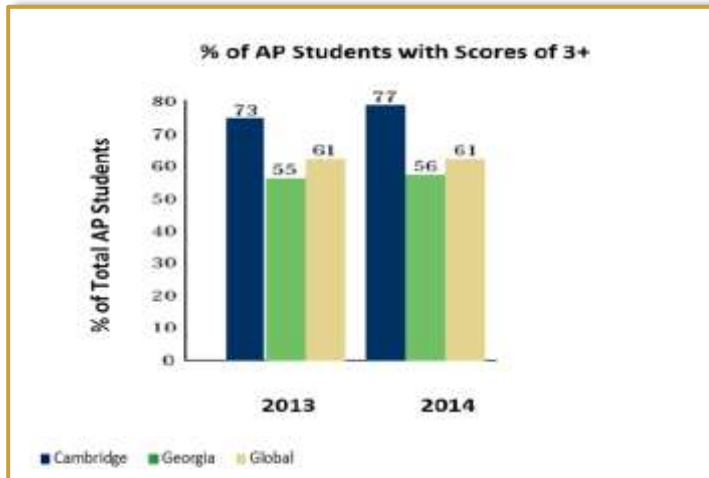

Cambridge High School is the newest school in FCS drawing its students from Alpharetta and Milton High School. The wetlands running through the school's campus required the creation of the "BRIDGE" which is as symbolic as it is physical. Just as the bridge unites our sprawling campus, it also represents the bridging of not only our students but also our cities of Alpharetta and Milton.

Cambridge High School...educating, challenging and inspiring all students to reach their full potential and achieve college and career readiness

2013

AP scores:

Percentage of students with scores of 3 and higher has increased in two years exceeding state and global passing rates.

2013-14

SAT scores:

CHS had the highest gain in Fulton County of 62 points in SAT scores in 2013.

2013-14

ACT scores

Student scores at Cambridge exceed county, state and national averages.

Fast Facts:

- Graduation Rate of 96.6%; highest in county
- 25 AP courses offered
- 19 Honors level courses
- Dual enrollment classes offered on campus through Georgia Tech University and Georgia Perimeter College
- 93% of 2014 graduates attend a post-secondary school
- Graduates admitted to Stanford, UGA, Ga Tech, Virginia Tech, Chicago, UNC Chapel Hill, and many others
- Class of 2014 awarded over 4 million in scholarships (class size 203)
- 2014 GHP Semi Finalists 19; 47% increase from 2013
- Skills USA Gold Medal at State Level
- TSA had 2 students place 2nd in the nation
- FBLA had 2 students place 3rd in State
- Band received Superior Ratings
- Marching Band invited to perform in the 2015 London's New Year Parade
- Chorus received straight Superior Ratings at LPGE
- Orchestra has Superior Ratings in 5 groups at the Solo and Ensemble Festival
- Theatre earned Superior Ratings in Sub Regional One Act
- Georgia High School Musical Theatre Awards- Jubilee Cultural Arts Scenic Design Grant Winner
- 2014 State Playoffs
 - Cross Country
 - Softball
 - Volleyball
- 2013 State Champions
 - Wrestling
 - Girls Golf Team